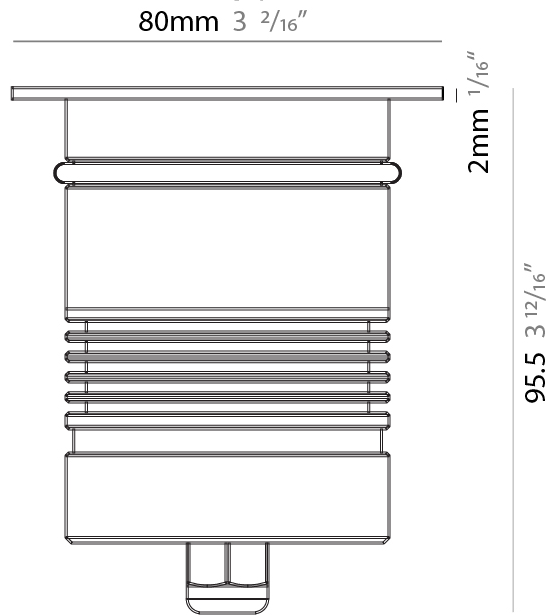

CALIBER 80 Q RECESSED

E12I0029-

base number

PROJECT	
TYPE	
SPECIFIER	
QUANTITY	
DATE	

1. To build a product code in our configurator select the specify button on the base model # product page
2. To build a manual product code on this datasheet choose from the options listed below in blue font and add the suffix to the base model #

GENERAL

Series: Caliber
Subseries: Caliber 80 Q
Brand: Unonovesette
Division: Exterior
Mounting Type: Recessed
Mounting Location: In-Ground
Subcategory: Drive Over

PHYSICAL

Shape: Square
Diameter (mm): 80
Diameter (in): 3 1/8
Height (mm): 95.5
Height (in): 3 3/4
Light Distribution: Direct
Installation Requirement: Housing box / Fixing springs
Diffuser: Extra clear / Frosted glass 6mm
Fixture Finish: Stainless Steel AISI 316L
Fixture Material: Stainless Steel AISI 316L
Cable Details: 350mm NS20N PCP 2x0.5 mm2

ELECTRICAL

Lamp Type: LED
Total Output Wattage (W): 9
Dimming: DMX
Driver Included: No
Driver Location: Remote
Driver Type: Constant Voltage - Universal
Driver Class: Class 2
Input Voltage (V): 120 - 277
Output Voltage (V): 24

LED

Number of LEDs: 1
Color Temperature (°K): RGBW
Max. Delivered Lumen (lm): 730
CRI: >90 CRI
Lamp Life (hrs): 100000
Special LEDs offerings: RGBW

OPTICAL

Optic°: 35

RATINGS AND CERTIFICATIONS

Certified By: Certified for North American Standards
IP rating: IP68 (not for permanent immersion)
IK Rating: IK08
Marine Grade: Stainless Steel AISI 316L